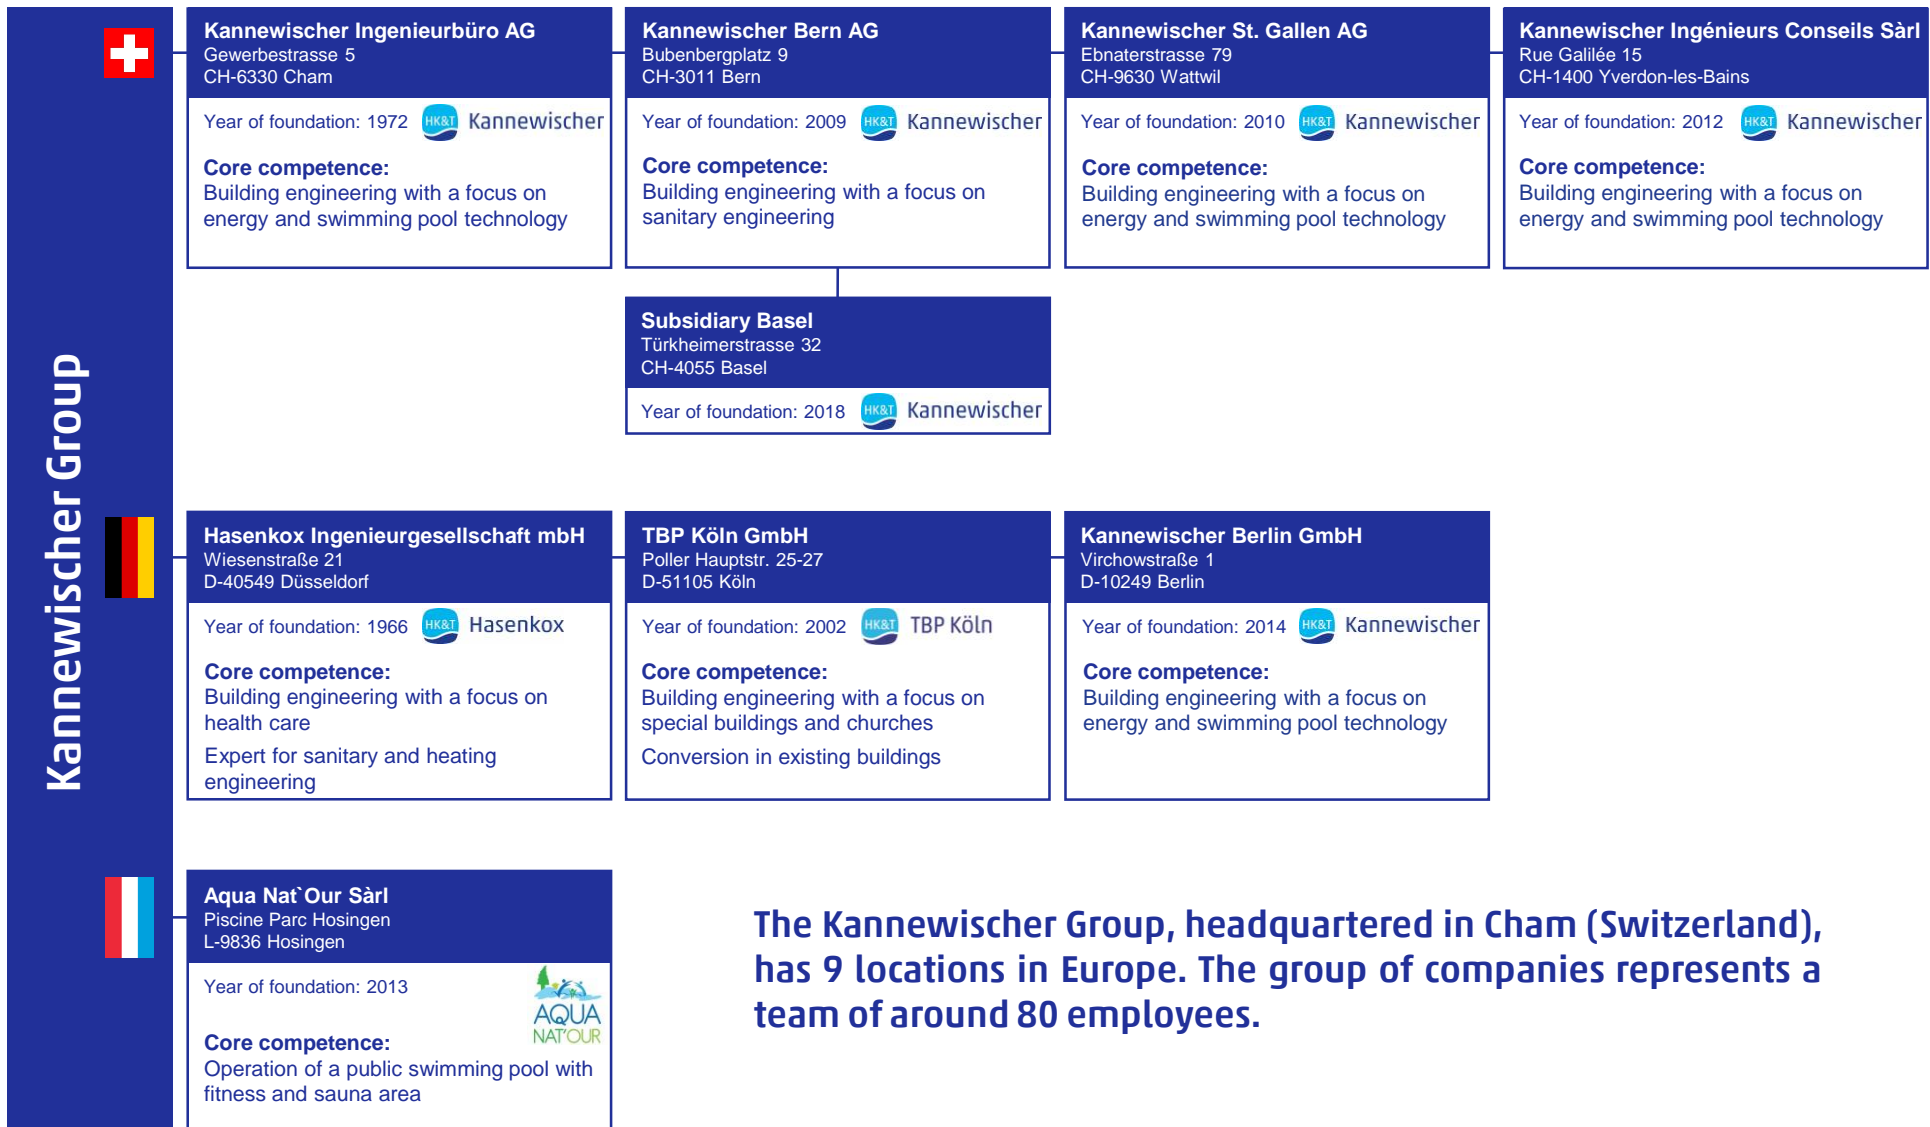

Organizational chart

Kannewischer Group

The Kannewischer Group, headquartered in Cham (Switzerland), has 9 locations in Europe. The group of companies represents a team of around 80 employees.