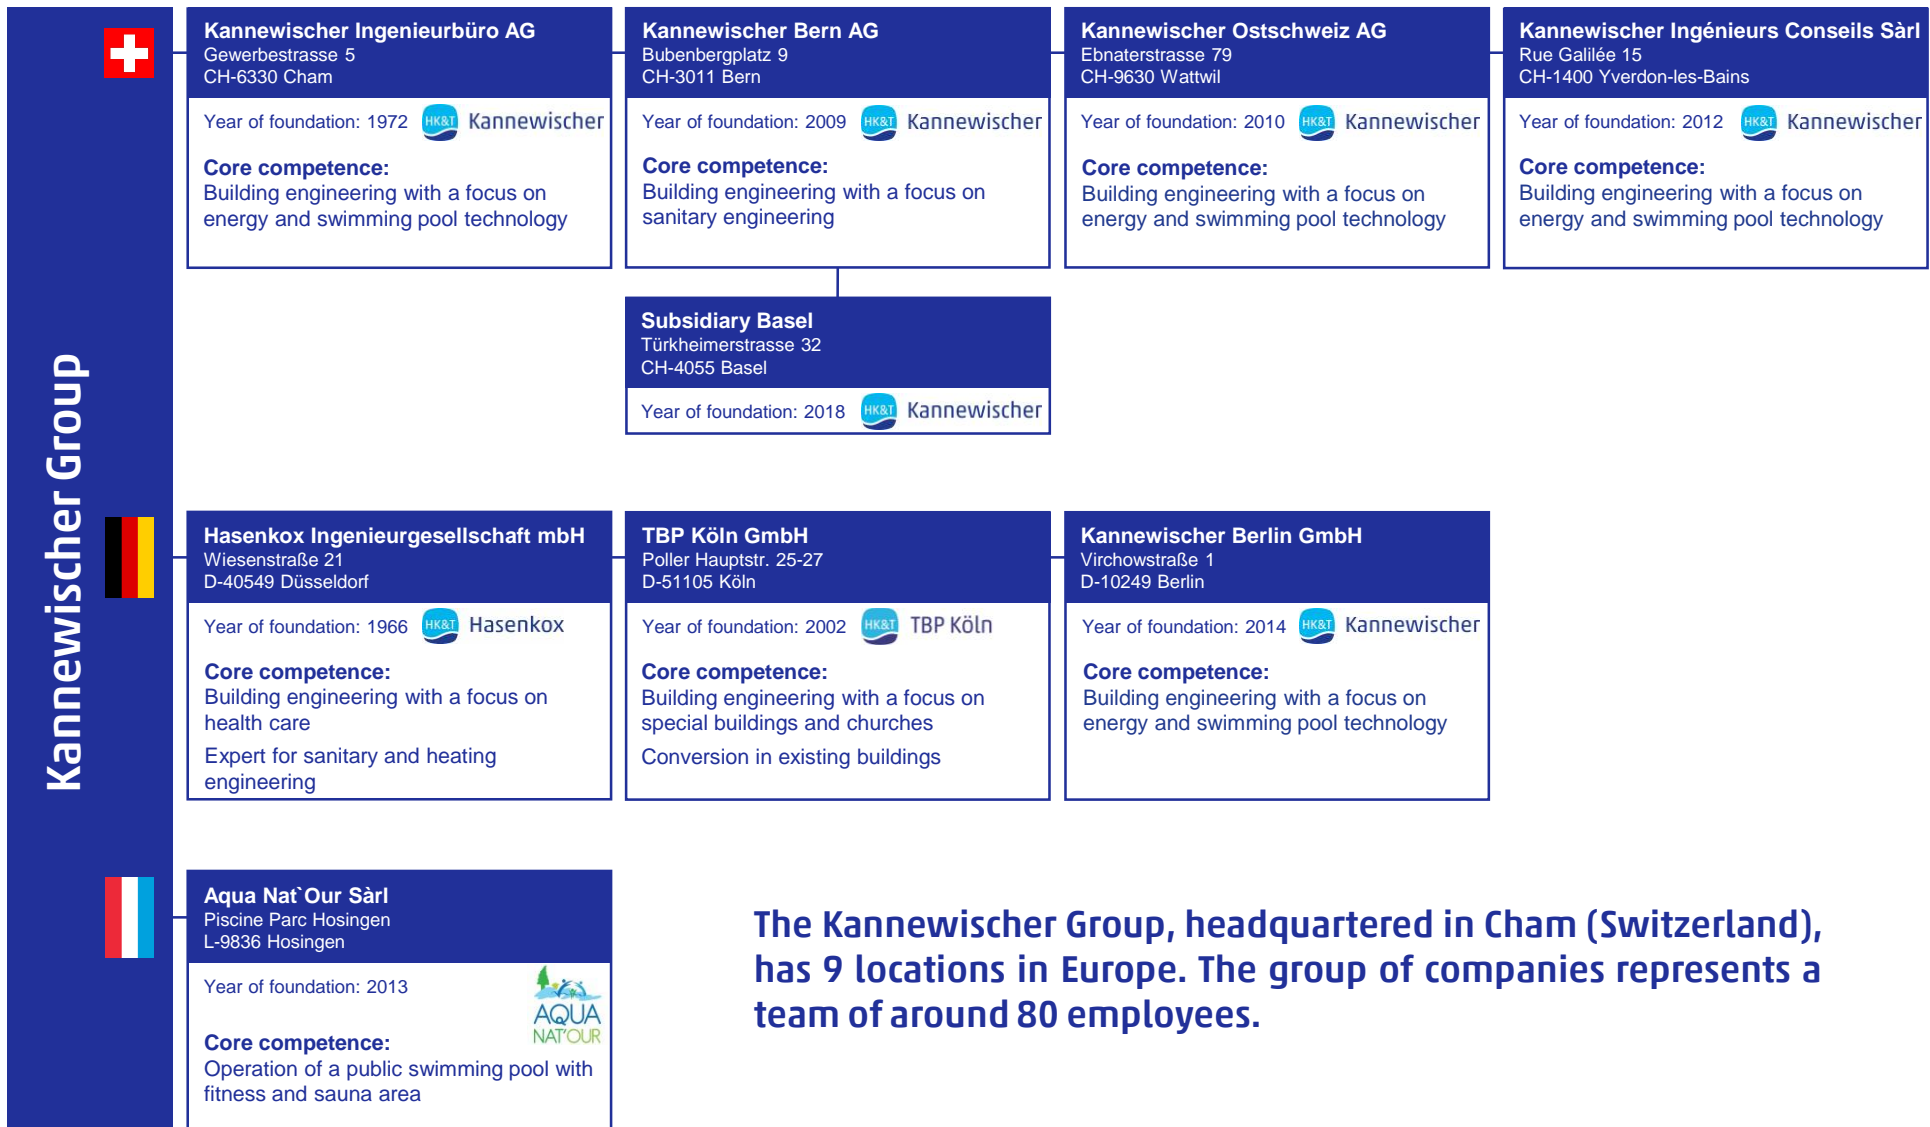

Organizational chart

Kannewischer Group

The Kannewischer Group, headquartered in Cham (Switzerland), has 9 locations in Europe. The group of companies represents a team of around 80 employees.